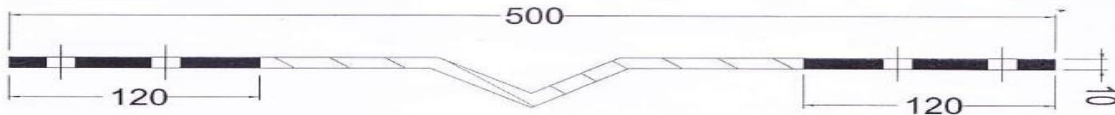

INQUIRY FORMAT STYLE:

If any shape require than additional drawing specification also require

If want to order Please mention:

1) Total Width
2) Total Thickness
3) Fusion Welded Width on Left end
4) Fusion Welded Width on Right end
5) Hole Dimension and Hole Size
6) Total Length
7) Copper Foil Diameter
8) Plating Require if any
9) Any other Shape in Fusion Welded Req.