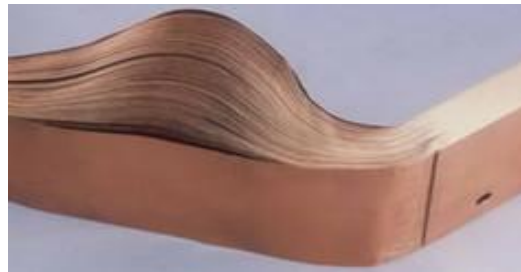

"We understands our Customers Values"

FLEXIBLE COPPER LAMINATE CONDUCTOR

Flexibles Copper Laminate

We offer the finest quality Flexible Copper Laminate Connector that is manufactured by stacking several foils of electrolytic copper and then applying high current under high pressure. These types of flexible connectors are commonly used as the flexible expansion joints for connecting the bus bars in different applications.

These Flexible Copper Laminate Connection are produced from high conductivity electrolytic grade copper foils/sheets. We follow various methods to produce these flexible jumpers.

The method used is described below:

Press Welding

In Press welding, individual Copper strips are fused (one homogeneous mass) together by applying direct current and pressure without the use of any foreign material. It results in producing a solid palm with properties of a plain busbar of the same cross section. This method assures minimum resistance thus increasing the product life & reduction in downtime. Welding provides the best mechanical & electrical properties at high temperatures. These are available in all sizes covering the desired cross section area. Slotted holes can be provided up on request.