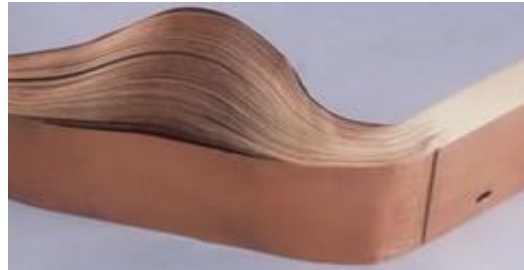

"We understands our Customers Values"

COPPER LAMINATED FLEXIBLE CONNECTORS

Copper Laminated Flexibles

We offer the finest quality Copper Laminated Flexible Connectors that is manufactured by stacking several foils of electrolytic copper and then applying high current under high pressure. These types of flexible connectors are commonly used as the flexible expansion joints for connecting the bus bars in different applications.

These Copper Laminated Flexible Connectors are produced from high conductivity electrolytic grade copper foils/sheets. We follow various methods to produce these flexible jumpers.

The method used is described below:

Press Welding

In Press welding, individual Copper strips are fused (one homogeneous mass) together by applying direct current and pressure without the use of any foreign material. It results in producing a solid palm with properties of a plain busbar of the same cross section. This method assures minimum resistance thus increasing the product life & reduction in downtime. Welding provides the best mechanical & electrical properties at high temperatures. These are available in all sizes covering the desired cross section area. Slotted holes can be provided up on request.

Copper Laminated Flexible Connectors consist of several stacked strips with riveted or welded contact areas. They have a constant cross-section over the whole length. Busbars and laminated connectors with the same cross-section can be loaded with the same current. A part of laminated connectors are utilized as flexible expansion connectors in order to connect busbars of switch gears, transformers, generators, etc. Thanks to their elasticity, thermal expansion of busbars is being compensated.